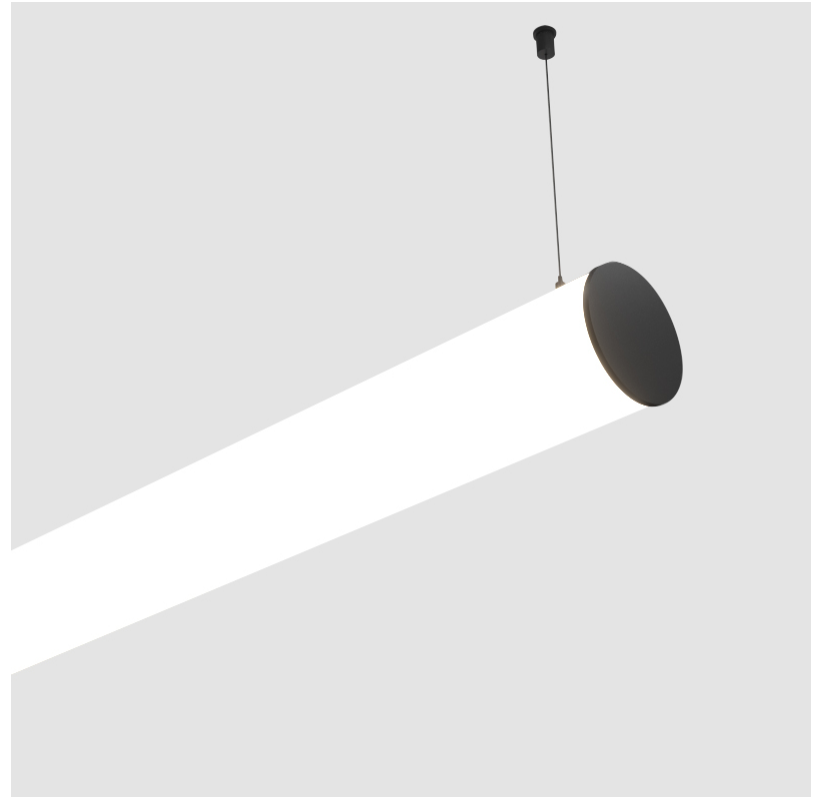

GENERAL

Series: Bunga
Brand: Prolicht
Division: Architectural
Mounting Type: Suspension
Mounting Location: Ceiling
Subcategory: Profile

PHYSICAL

Shape: Cylinder
Length (mm): 1460
Length (in): 57 1/2
Width (mm): 115
Width (in): 4 1/2
Height (mm): 115
Height (in): 4 1/2
Max. Overall Height (mm): 2115
Max. Overall Height (in): 83 1/4
Light Distribution: Omnidirectional
Weight (kg): 4.767
Weight (lbs): 10.509
Diffuser: PMMA - Opal
Fixture Finish: SSR / BKV / CWI / CRY / HAB / LAG / UFT / ITA / RUA / RUR / MIC / FTG / MYG / TWT / LOD / PUS / FRO / FUP / KIA / POP / BLS / SPG / MEY / GOH / GUM / CHC / COM / ABZ / JAG / OBR / MOS / ROR
Fixture Material: Aluminum
Cable Details: 2000mm or 6000mm Transparent Cable
Upon Request: Cable colour - White / Black / Orange / Red

ELECTRICAL

Lamp Type: LED (Zhaga Standard)
Input Wattage (W): 25
Total Output Wattage (W): 20 / 16 (3500K)
Dimming: Non-Dimming / Phase Dimming (120Vac only) / 0-10V Dimming
Driver Included: Yes
Driver Location: Integrated
Driver Type: Constant Current - 120 / 277Vac
Driver Class: Class 2
Input Voltage (V): 120 - 277
Constant Current (MA): 350 / 500 (3500K)

LED

Color Temperature (*K): 3000 / 3500 / 4000
Max. Delivered Lumen (lm): 2770 / 2862 / 2920
CRI: >80 CRI
Lamp Life (hrs): 50000

OPTICAL

RATINGS AND CERTIFICATIONS

Certified By: Certified for North American Standards
IP rating: IP20