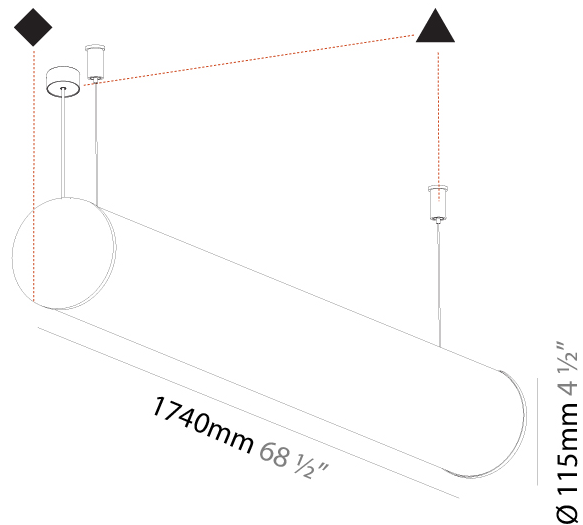

GENERAL

Series: Bunga
Brand: Prolicht
Division: Architectural
Mounting Type: Suspension
Mounting Location: Ceiling
Subcategory: Profile

PHYSICAL

Shape: Cylinder
Length (mm): 1740
Length (in): 68 1/2
Width (mm): 115
Width (in): 4 1/2
Height (mm): 115
Height (in): 4 1/2
Light Distribution: Omnidirectional
Weight (kg): 5.492
Weight (lbs): 12.107
Diffuser: PMMA - Opal
Fixture Finish: SSR / BKV / CWI / CRY / HAB / LAG / UFT / ITA / RUA / RUR / MIC / FTG / MYG / TWT / LOD / PUS / FRO / FUP / KIA / POP / BLS / SPG / MEY / GOH / GUM / CHC / COM / ABZ / JAG / OBR / MOS / ROR
Fixture Material: Aluminum
Cable Details: 2000mm or 6000mm Transparent Cable

ELECTRICAL

Lamp Type: LED (Zhaga Standard)
Input Wattage (W): 30
Total Output Wattage (W): 24 / 19.2 (3500K)
Dimming: Non-Dimming / Phase Dimming (120Vac only) / 0-10V Dimming
Driver Included: Yes
Driver Location: Integrated
Driver Type: Constant Current - 120 / 277Vac
Driver Class: Class 2
Input Voltage (V): 120 - 277
Constant Current (MA): 350 / 600 (3500K)

LED

Color Temperature (°K): 3000 / 3500 / 4000
Max. Delivered Lumen (lm): 3320 / 3440 / 3510
CRI: >80 CRI
Lamp Life (hrs): 50000

OPTICAL

RATINGS AND CERTIFICATIONS

Certified By: Certified for North American Standards
IP rating: IP20

PROJECT
TYPE
SPECIFIER
QUANTITY
DATE