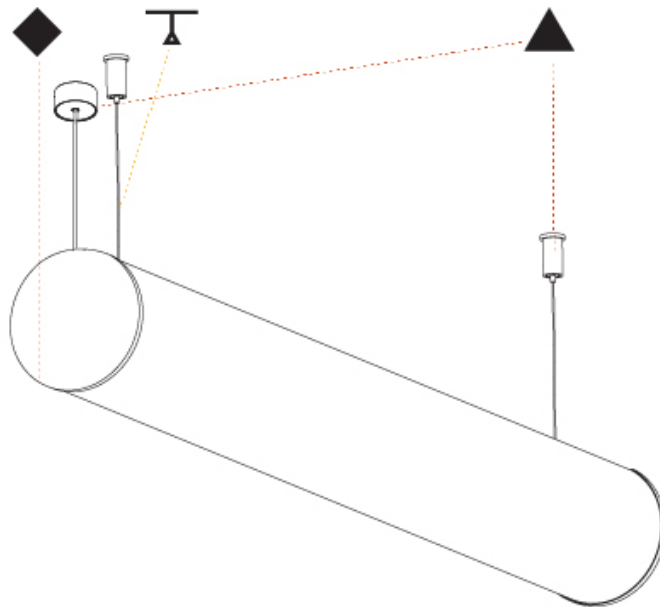

PROJECT

TYPE

SPECIFIER

QUANTITY

DATE

A