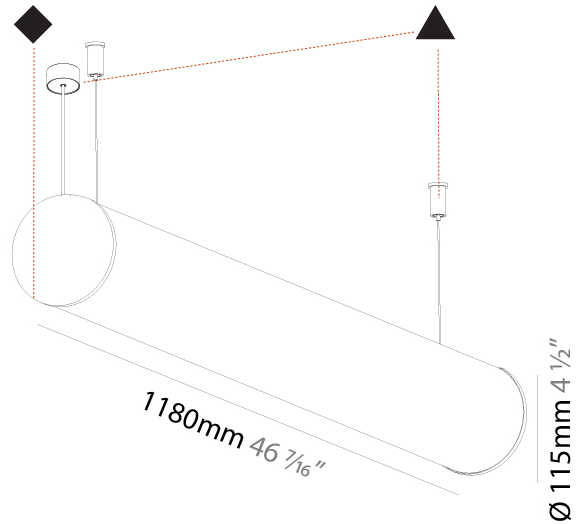

GENERAL

Series: Bunga
Brand: Prolicht
Division: Architectural
Mounting Type: Suspension
Mounting Location: Ceiling
Subcategory: Profile

PHYSICAL

Shape: Cylinder
Length (mm): 1180
Length (in): 46 7/16
Width (mm): 115
Width (in): 4 1/2
Height (mm): 115
Height (in): 4 1/2
Max. Overall Height (mm): 2115
Max. Overall Height (in): 83 1/4
Light Distribution: Omnidirectional
Weight (kg): 4.038
Weight (lbs): 8.88
Diffuser: PMMA - Opal
Fixture Finish: SSR / BKV / CWI / CRY / HAB / LAG / UFT / ITA / RUA / RUR / MIC / FTG / MYG / TWT / LOD / PUS / FRO / FUP / KIA / POP / BLS / SPG / MEY / GOH / GUM / CHC / COM / ABZ / JAG / OBR / MOS / ROR
Fixture Material: Aluminum
Cable Details: 2000mm or 6000mm Transparent Cable
Upon Request: Cable colour - White / Black / Orange / Red

ELECTRICAL

Lamp Type: LED (Zhaga Standard)
Input Wattage (W): 20
Total Output Wattage (W): 16 / 12.8 (3500K)
Dimming: Non-Dimming / Phase Dimming (120Vac only) / 0-10V Dimming
Driver Included: Yes
Driver Location: Integrated
Driver Type: Constant Current - 120 / 277Vac
Driver Class: Class 2
Input Voltage (V): 120 - 277
Constant Current (MA): 350 / 400 (3500K)

LED

Color Temperature (°K): 3000 / 3500 / 4000
Max. Delivered Lumen (lm): 2210 / 2293 / 2340
CRI: >80 CRI
Lamp Life (hrs): 50000

OPTICAL

RATINGS AND CERTIFICATIONS

Certified By: Certified for North American Standards
IP rating: IP20