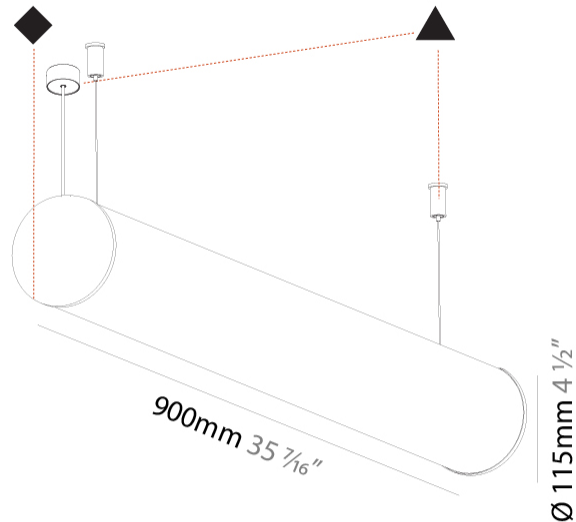

GENERAL

Series: Bunga
Brand: Prolicht
Division: Architectural
Mounting Type: Suspension
Mounting Location: Ceiling
Subcategory: Profile

PHYSICAL

Shape: Cylinder
Length (mm): 900
Length (in): 35 7/16
Width (mm): 115
Width (in): 4 1/2
Height (mm): 115
Height (in): 4 1/2
Max. Overall Height (mm): 2115
Max. Overall Height (in): 83 1/4
Light Distribution: Omnidirectional
Weight (kg): 3.308
Weight (lbs): 7.28
Diffuser: PMMA - Opal
Fixture Finish: SSR / BKV / CWI / CRY / HAB / LAG / UFT / ITA / RUA / RUR / MIC / FTG / MYG / TWT / LOD / PUS / FRO / FUP / KIA / POP / BLS / SPG / MEY / GOH / GUM / CHC / COM / ABZ / JAG / OBR / MOS / ROR
Fixture Material: Aluminum
Cable Details: 2000mm or 6000mm Transparent Cable
Upon Request: Cable colour - White / Black / Orange / Red

ELECTRICAL

Lamp Type: LED (Zhaga Standard)
Input Wattage (W): 15
Total Output Wattage (W): 12 / 11.1 (3500K)
Dimming: Non-Dimming / Phase Dimming (120Vac only) / 0-10V Dimming
Driver Included: Yes
Driver Location: Integrated
Driver Type: Constant Current - 120 / 277Vac
Driver Class: Class 2
Input Voltage (V): 120 - 277
Constant Current (MA): 350 / 375 (3500K)

LED

Color Temperature (*K): 3000 / 3500 / 4000
Max. Delivered Lumen (lm): 1660 / 1715 / 1750
CRI: >80 CRI
Lamp Life (hrs): 50000

OPTICAL

RATINGS AND CERTIFICATIONS

Certified By: Certified for North American Standards
IP rating: IP20