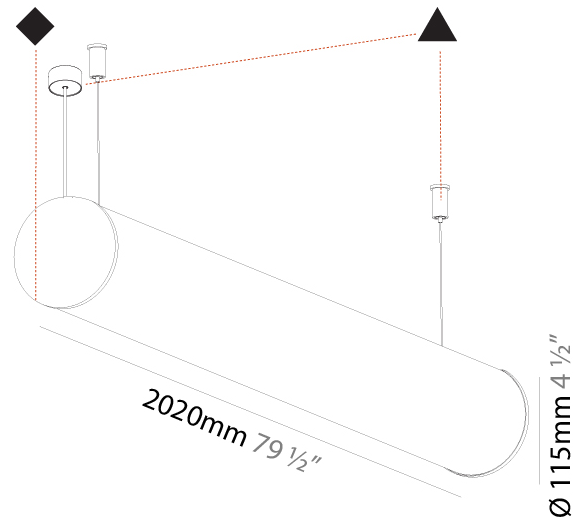

GENERAL

Series: Bunga
Brand: Prolicht
Division: Architectural
Mounting Type: Suspension
Mounting Location: Ceiling
Subcategory: Profile

PHYSICAL

Shape: Cylinder
Length (mm): 2020
Length (in): 79 1/2
Width (mm): 115
Width (in): 4 1/2
Height (mm): 115
Height (in): 4 1/2
Light Distribution: Omnidirectional
Weight (kg): 6.22
Weight (lbs): 13.71
Diffuser: PMMA - Opal
Fixture Finish: [SSR / BKV / CWI / CRY / HAB / LAG / UFT / ITA / RUA / RUR / MIC / FTG / MYG / TWT / LOD / PUS / FRO / FUP / KIA / POP / BLS / SPG / MEY / GOH / GUM / CHC / COM / ABZ / JAG / OBR / MOS / ROR](#)
Fixture Material: Aluminum
Cable Details: [2000mm or 6000mm Transparent Cable](#)
Upon Request: Cable colour - White / Black / Orange / Red

ELECTRICAL

Lamp Type: LED (Zhaga Standard)
Input Wattage (W): 35
Total Output Wattage (W): 28 / 22.8 (3500K)
Dimming: [Non-Dimming / Phase Dimming (120Vac only) / 0-10V Dimming](#)
Driver Included: Yes
Driver Location: Integrated
Driver Type: Constant Current - 120 / 277Vac
Driver Class: Class 2
Input Voltage (V): 120 - 277
Constant Current (MA): 350 / 700 (3500K)

LED

Color Temperature (°K): [3000 / 3500 / 4000](#)
Max. Delivered Lumen (lm): 3870 / 4008 / 4090
CRI: >80 CRI
Lamp Life (hrs): 50000

OPTICAL

RATINGS AND CERTIFICATIONS

Certified By: Certified for North American Standards
IP rating: IP20

PROJECT
TYPE
SPECIFIER
QUANTITY
DATE