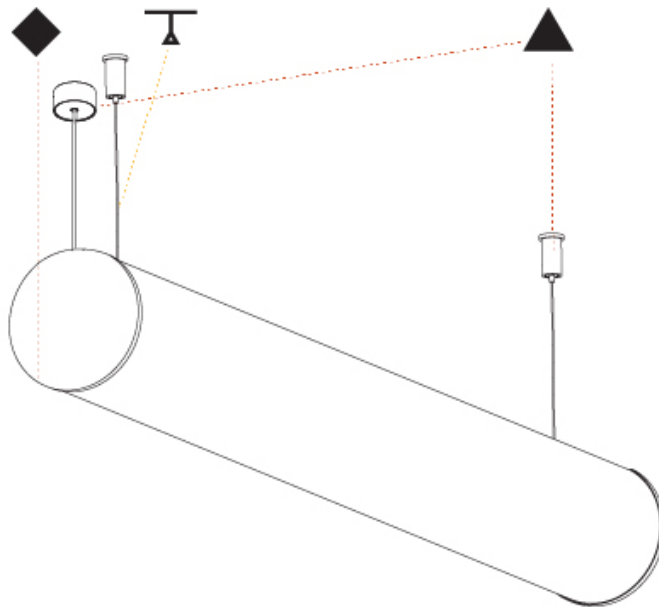

A30697-

PROJECT

TYPE

SPECIFIER

QUANTITY

DATE

A