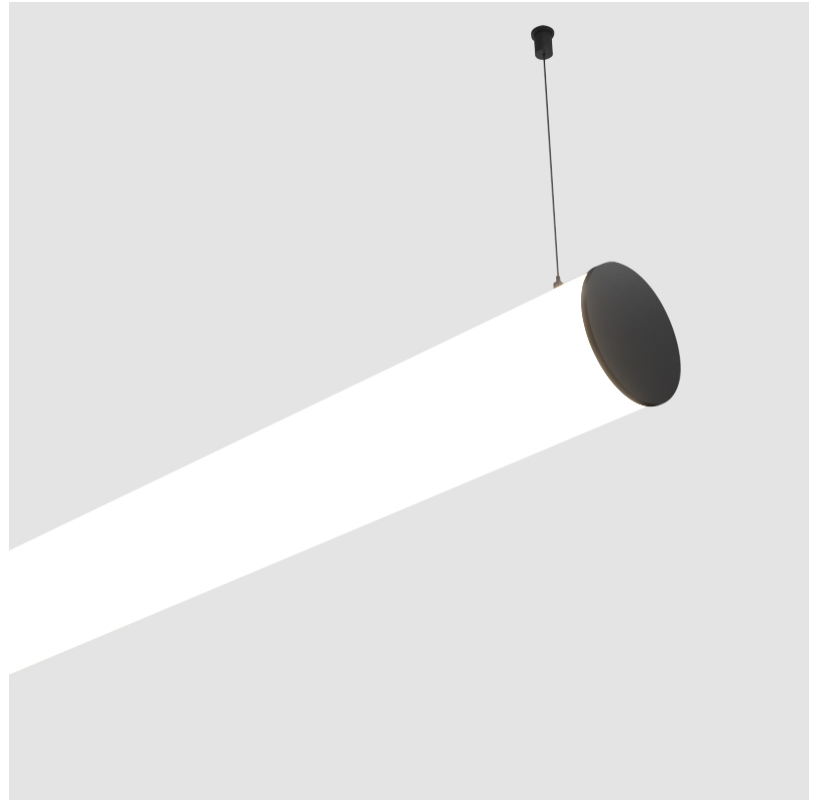

GENERAL

Series: Bunga
Brand: Prolicht
Division: Architectural
Mounting Type: Suspension
Mounting Location: Ceiling
Subcategory: Profile

PHYSICAL

Shape: Cylinder
Length (mm): 1180
Length (in): 46 7/16
Width (mm): 115
Width (in): 4 1/2
Height (mm): 115
Height (in): 4 1/2
Max. Overall Height (mm): 2115
Max. Overall Height (in): 83 1/4
Light Distribution: Omnidirectional
Weight (kg): 4.038
Weight (lbs): 8.88
Diffuser: PMMA - Opal
Fixture Finish: SSR / BKV / CWI / CRY / HAB / LAG / UFT / ITA / RUA / RUR / MIC / FTG / MYG / TWT / LOD / PUS / FRO / FUP / KIA / POP / BLS / SPG / MEY / GOH / GUM / CHC / COM / ABZ / JAG / OBR / MOS / ROR
Fixture Material: Aluminum
Cable Details: 2000mm or 6000mm Transparent Cable
Upon Request: Cable colour - White / Black / Orange / Red

ELECTRICAL

Lamp Type: LED (Zhaga Standard)
Input Wattage (W): 20
Total Output Wattage (W): 16 / 12.8 (3500K)
Dimming: Non-Dimming / Phase Dimming (120Vac only) / 0-10V Dimming
Driver Included: Yes
Driver Location: Integrated
Driver Type: Constant Current - 120 / 277Vac
Driver Class: Class 2
Input Voltage (V): 120 - 277
Constant Current (MA): 350 / 400 (3500K)

LED

Color Temperature (°K): 3000 / 3500 / 4000
Max. Delivered Lumen (lm): 2210 / 2293 / 2340
CRI: >80 CRI
Lamp Life (hrs): 50000

OPTICAL

RATINGS AND CERTIFICATIONS

Certified By: Certified for North American Standards
IP rating: IP20